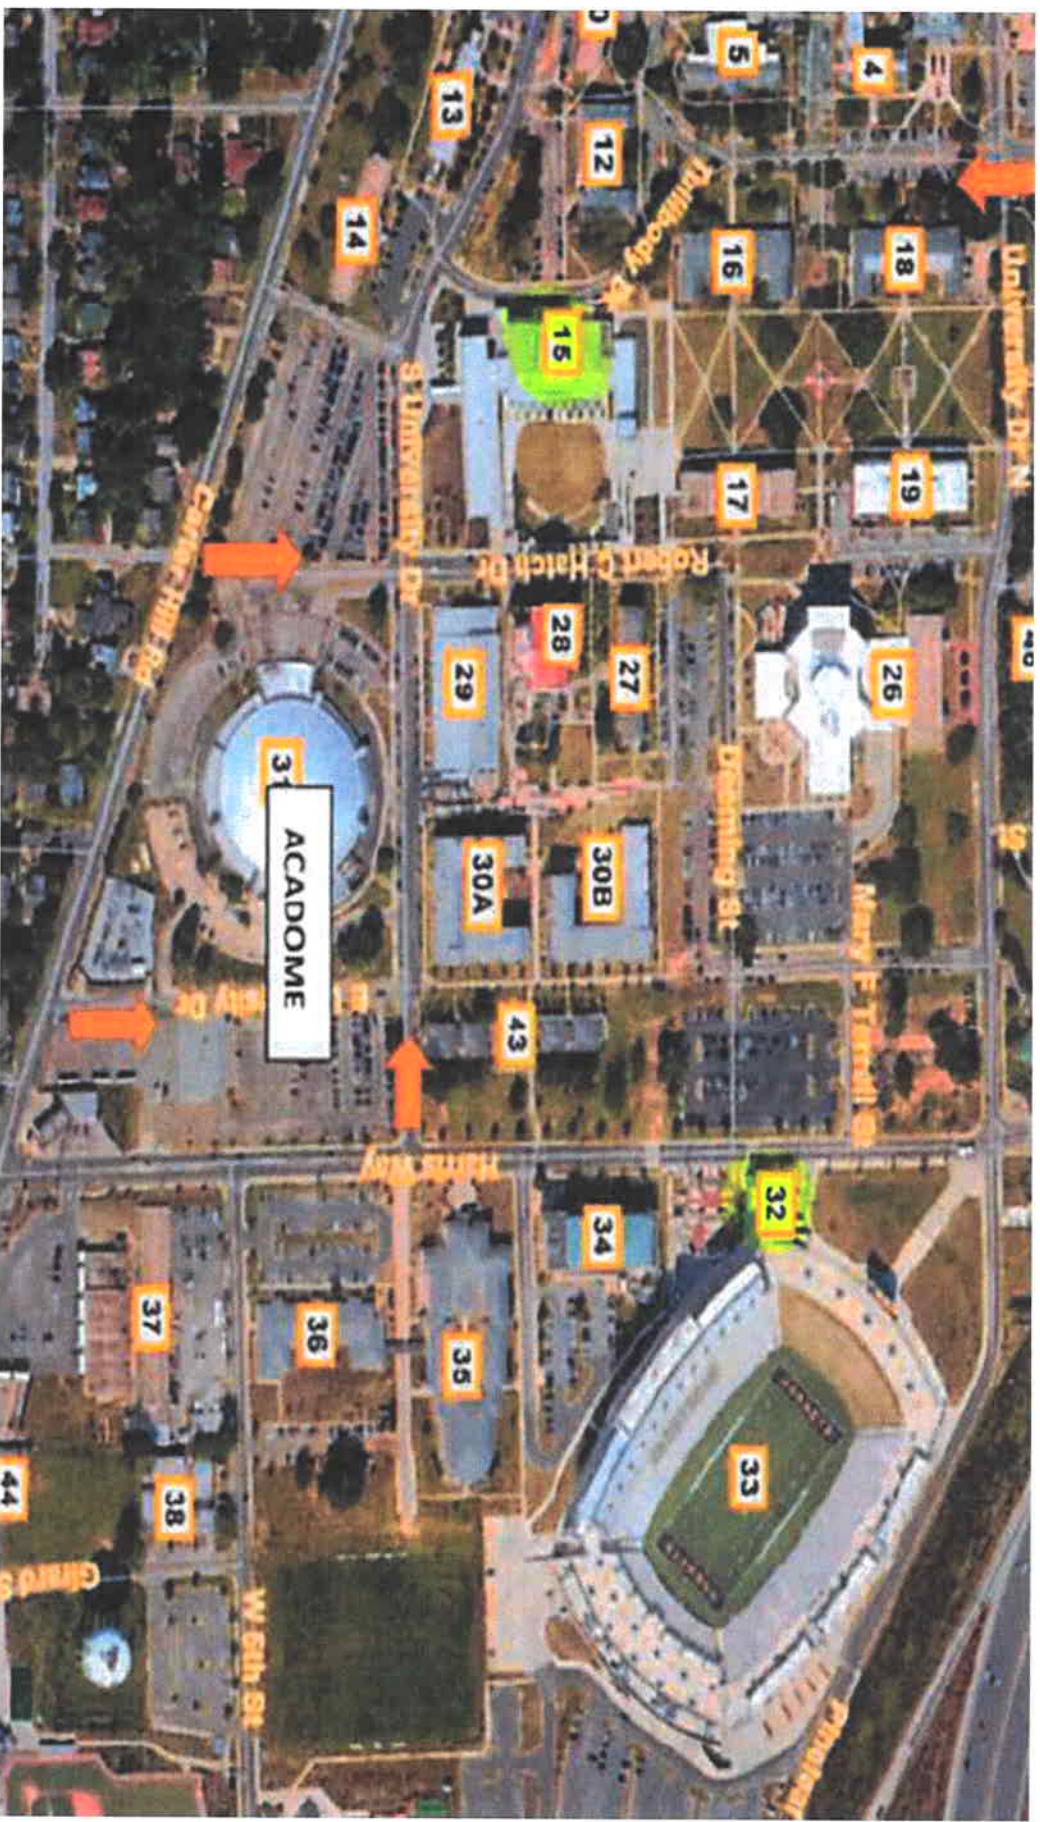

Alabama State University Campus Map

REMLE Social (September 11, 5:30pm – 8:30pm)

32 – Sting Shop (Nest is on the 2nd Floor)

REMLE Events (September 12, 8:30am – 4:00pm)

15 – John Garrick Hardy Center (2nd Floor)